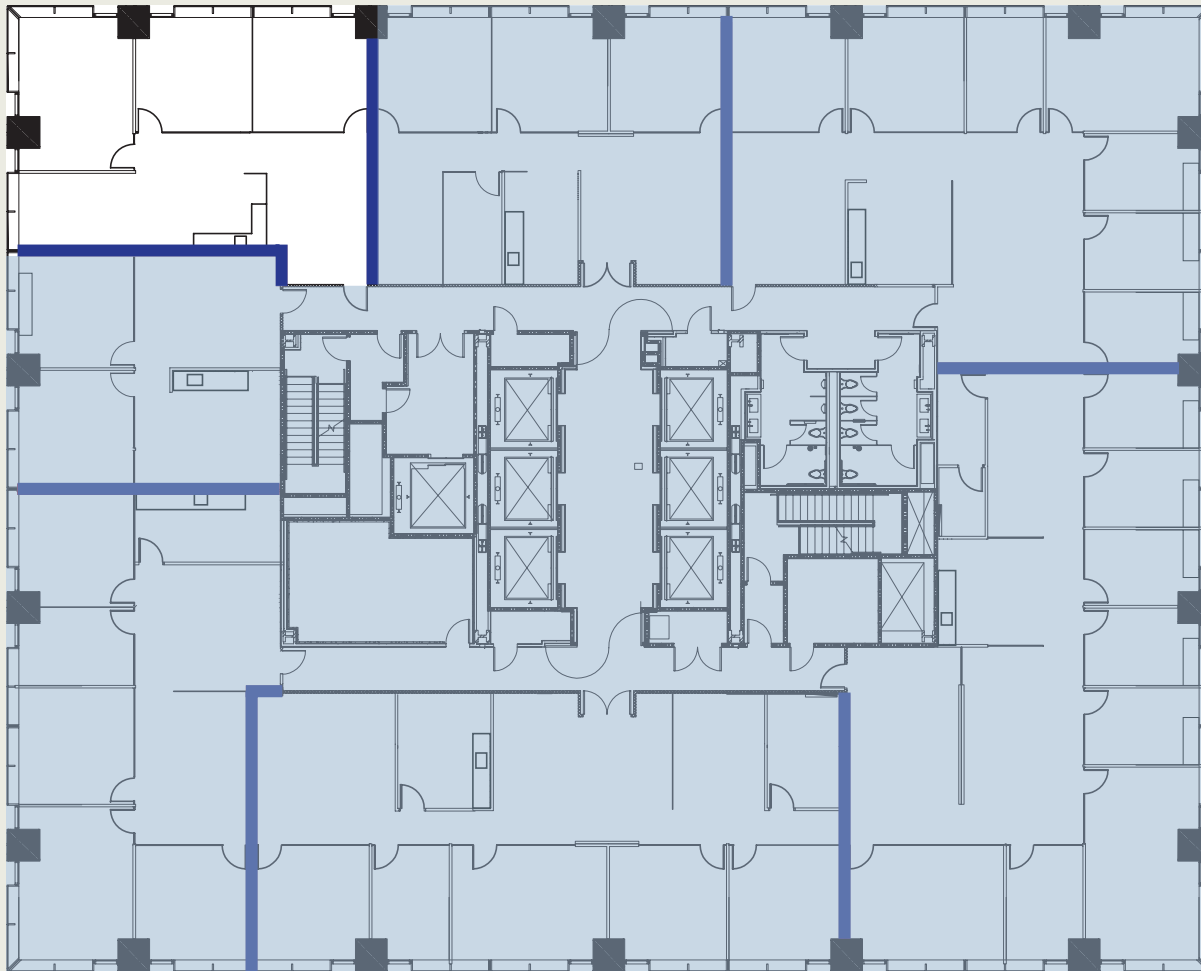

## SUITE 440 • 1,761 SQ. FT.

- 1,761 square feet with Big Canyon and San Joaquin Hills views
- Extensive use of 10' floor-to-ceiling glass distributes natural light throughout the interior workspace, improving employee well-being and productivity
- Glass walled conference room
- Three executive window offices—one corner office
- 10' premium rift cut white oak office doors with full height butt joint glass walls
- Open café area with glass and stone tile backsplash and solid surface countertop. Stainless steel appliances include dishwasher drawer, built-in microwave, and refrigerator